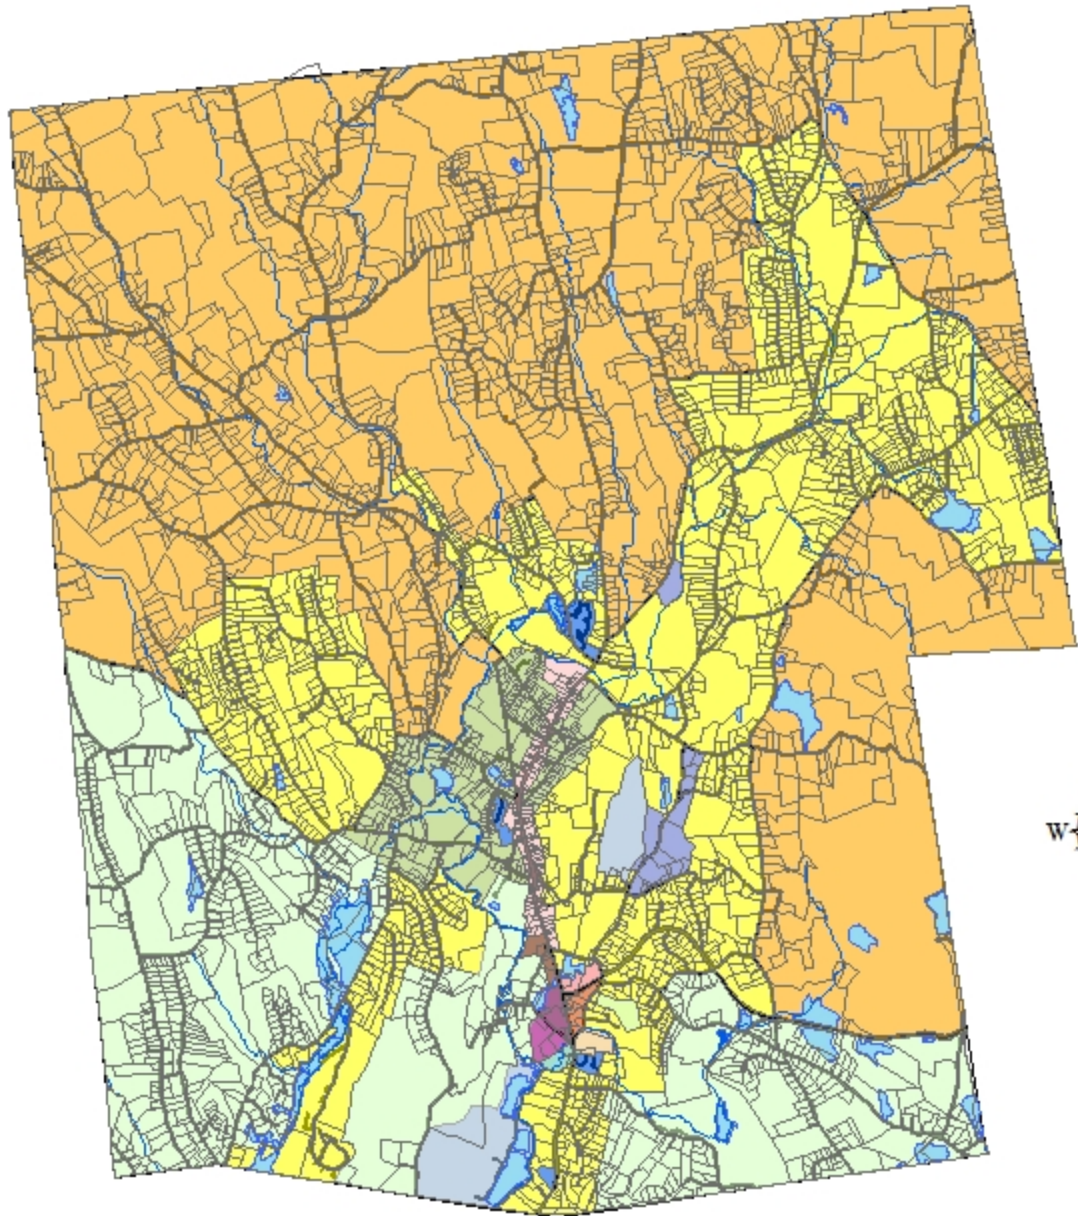

Zoning Map

Plan of Conservation and Development

Town of Woodbury
Revised to August 26, 2006

Legend

EE	MQ-C	MQ-G	OS-60
GA	MQ-D	MQ-H	OS-80
MQ-A	MQ-E	MSD	PI
MQ-B	MQ-F	OS-100	R-40

Source: Woodbury Land Use Office
For Informational Purposes Only:
Consult Regulations and Land Records.